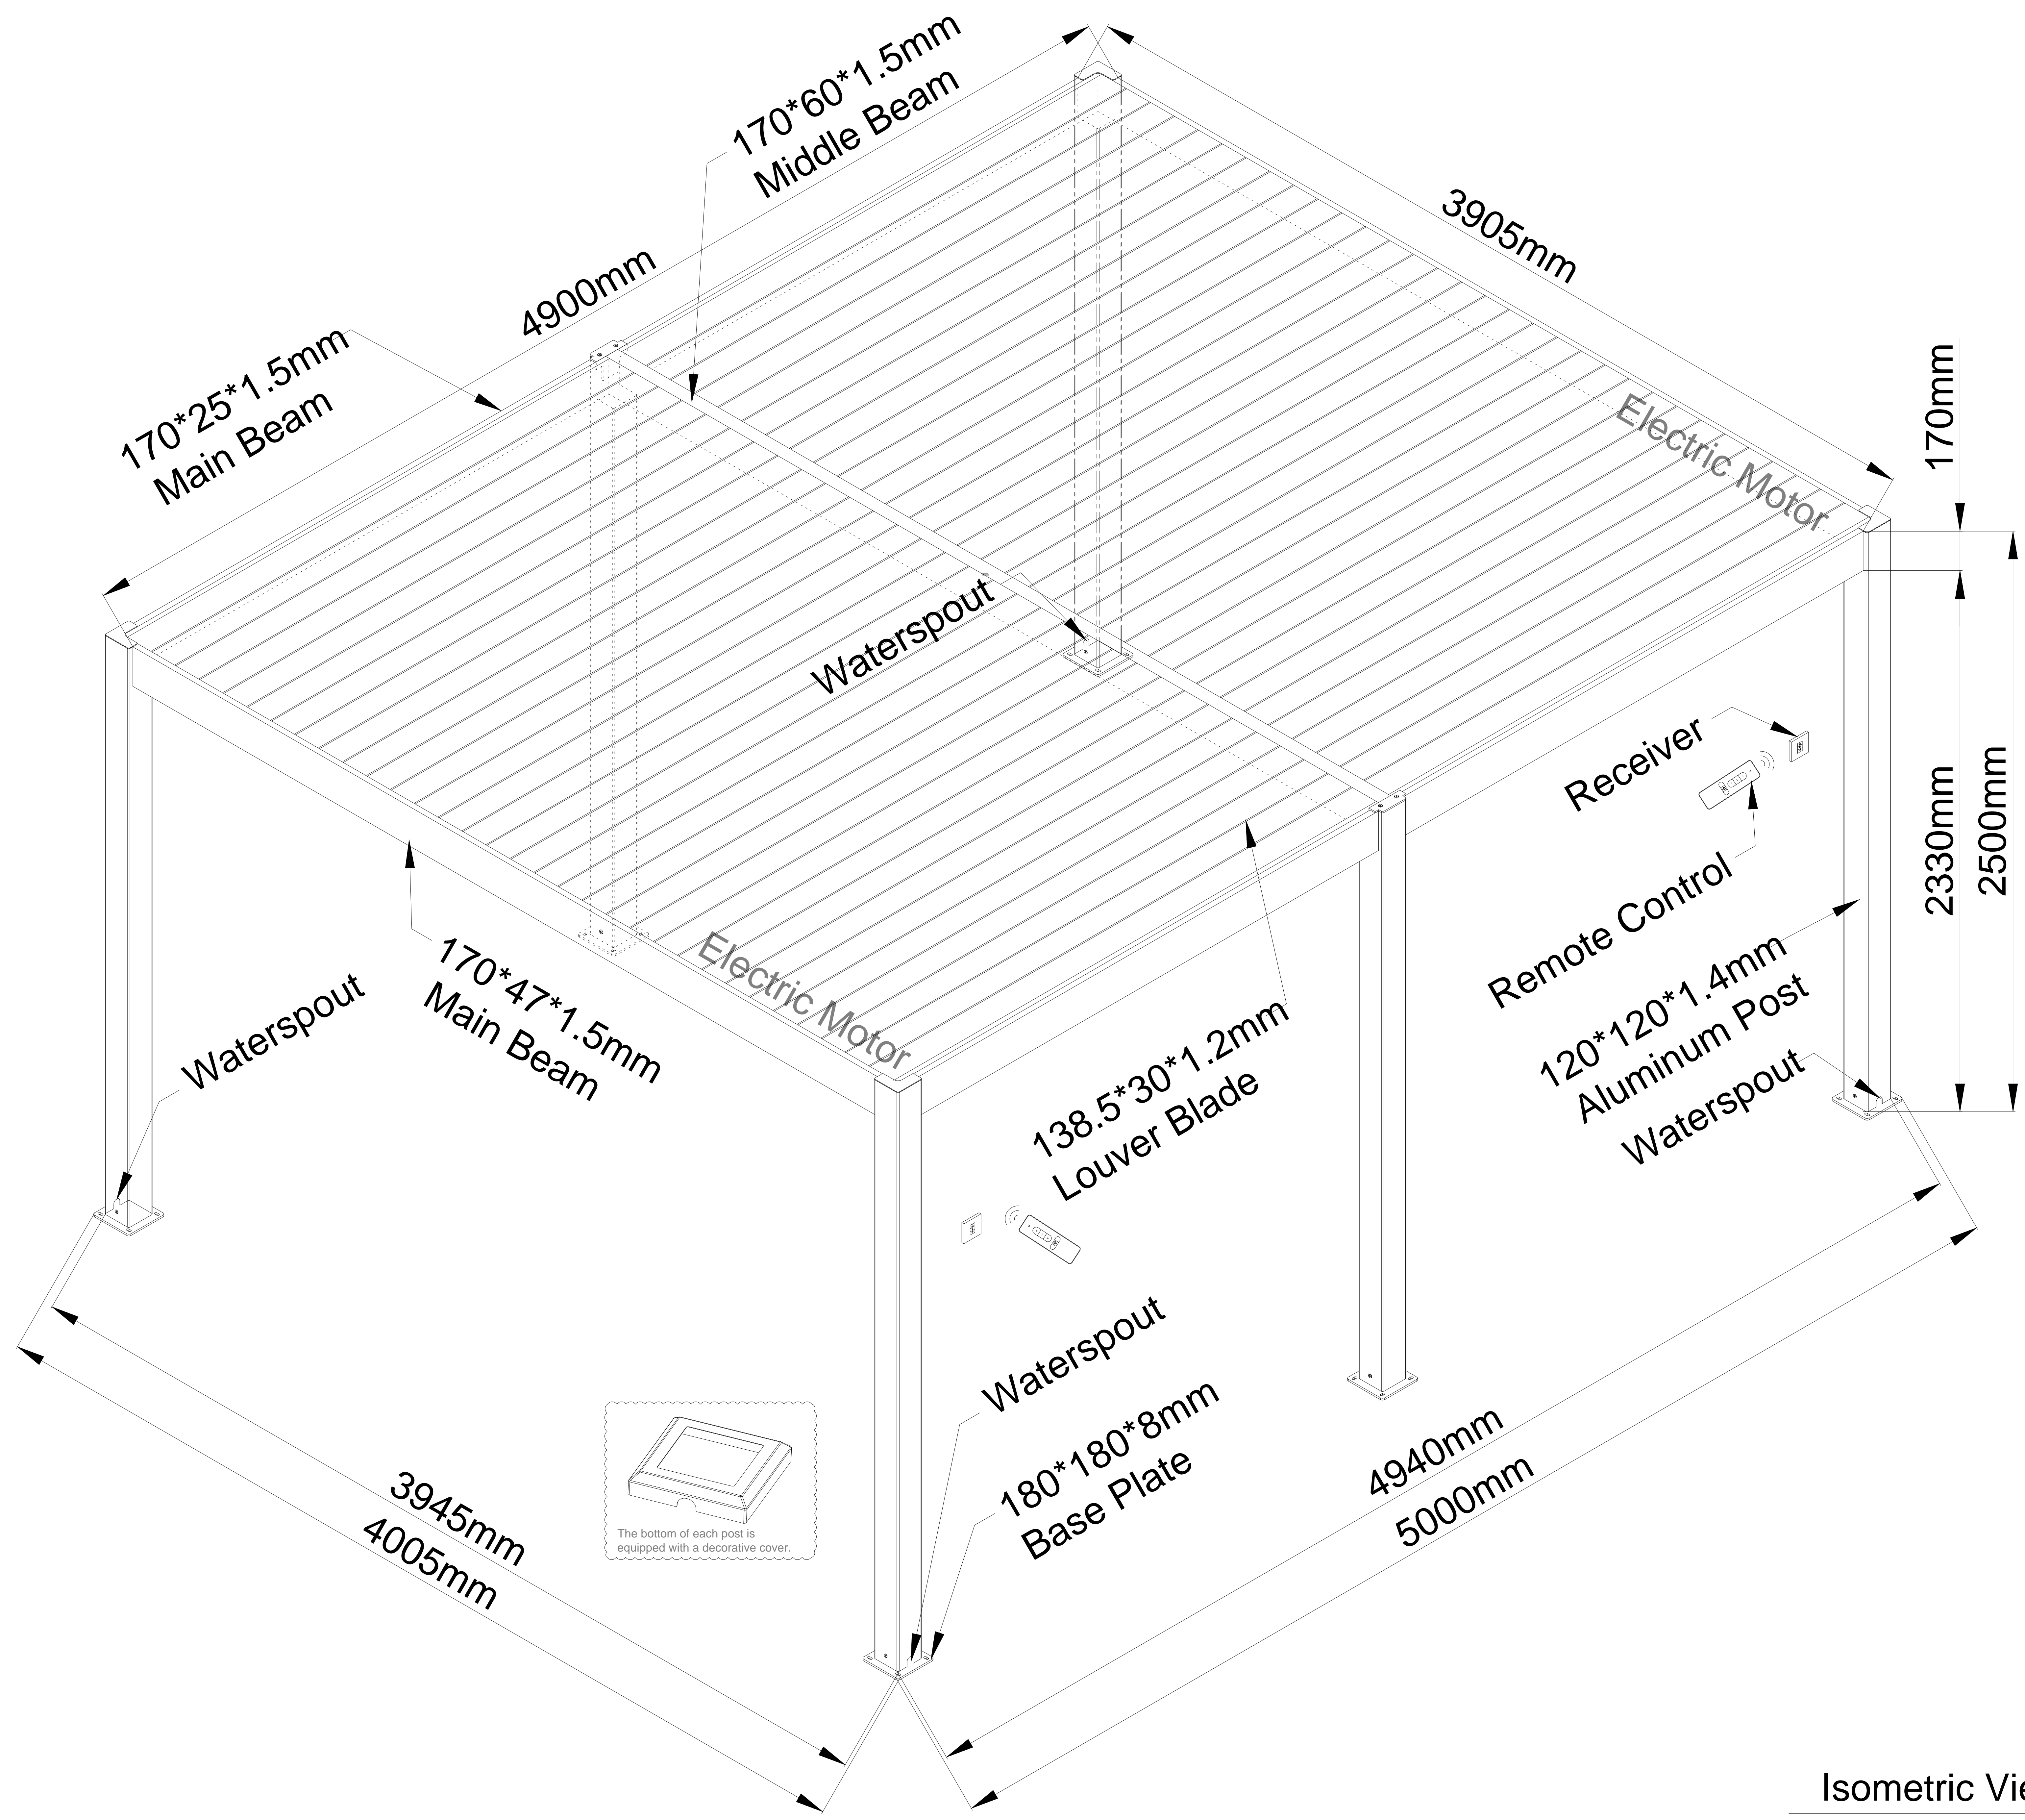

Motorized Pergo-X Sized 5000mm Length x 4000mm Projection x 2500mm Height

Isometric View

Aqua Warehouse Group

CLIENT :

TITLE :

Sunshading & Waterproof Roof

JOB :

Standard Technical Detail

DRAWING NO.:

UNIT : mm

@ PAPER SIZE : A0

DESIGNER : *Evan Lee*

DRAWING DATE : 03/22/2022

COMMENTS :

Aluminium Louvres
Manufacture of aluminium louvres
and opening roofs.

Motorized Pergo-X Sized 5000mm Length x 4000mm Projection x 2500mm Height

Aqua Warehouse Group

CLIENT :

TITLE :

Sunshading & Waterproof Roof

JOB :

Standard Technical Detail

DRAWING NO.:

UNIT : mm

@ PAPER SIZE : A0

DESIGNER : *Evan Lee*

DRAWING DATE : 03/22/2022

COMMENTS :

Aluminium Louvres
Manufacture of aluminium louvres
and opening roofs.