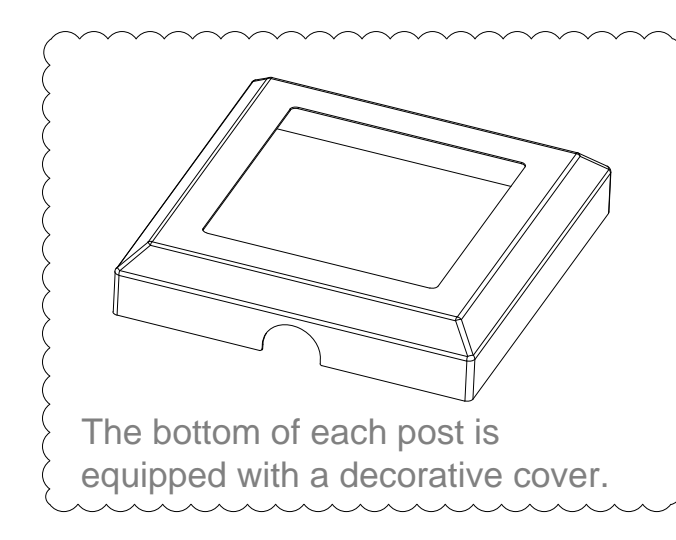

Motorized Pergo-X Sized 5000mm Length x 4000mm Projection x 2500mm Height

Isometric View

Aqua Warehouse Group

CLIENT :

TITLE :

Sunshading & Waterproof Roof

JOB :

Standard Technical Detail

DRAWING NO.:

UNIT : mm

@ PAPER SIZE : A0

DESIGNER : *Evan Lee*

DRAWING DATE : 03/22/2022

COMMENTS :

Aluminium Louvres
Manufacture of aluminium louvres
and opening roofs.

Motorized Pergo-X Sized 5000mm Length x 4000mm Projection x 2500mm Height