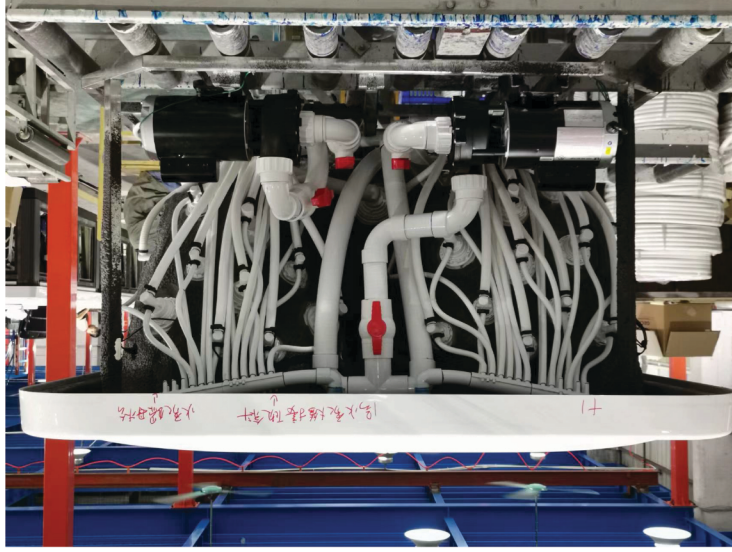

SPA-Mercury/YJ3/USA order Installation instructions

技术部

Drain Valve B

Gecko-YJ3

0.35HP Circulation pump