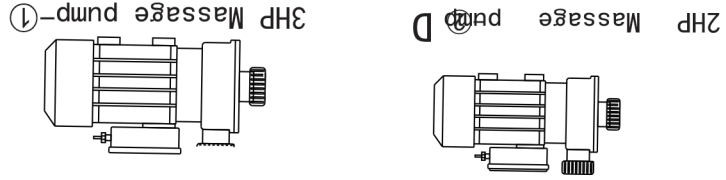

SPA-Mercury/YJ3/USA order Installation instructions

技术部

Drain Valve B

Gecko-YJ3

0.35HP Circulation pump