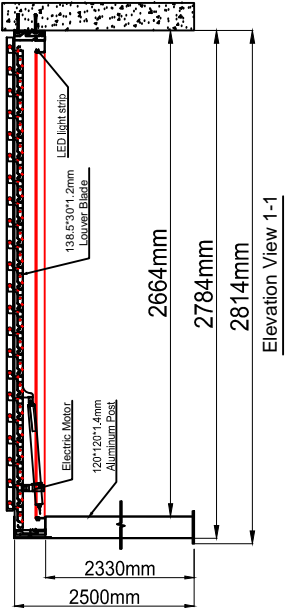

Motorized Pergola Sized 6000mm Length x 3000mm Projection x 2500mm Height

ISOMETRIC VIEW

Motorized Pergola Sized 6000mm Length x 3000mm Projection x 2500mm Height

Motorized Pergola Sized 6000mm Length x 3000mm Projection x 2500mm Height