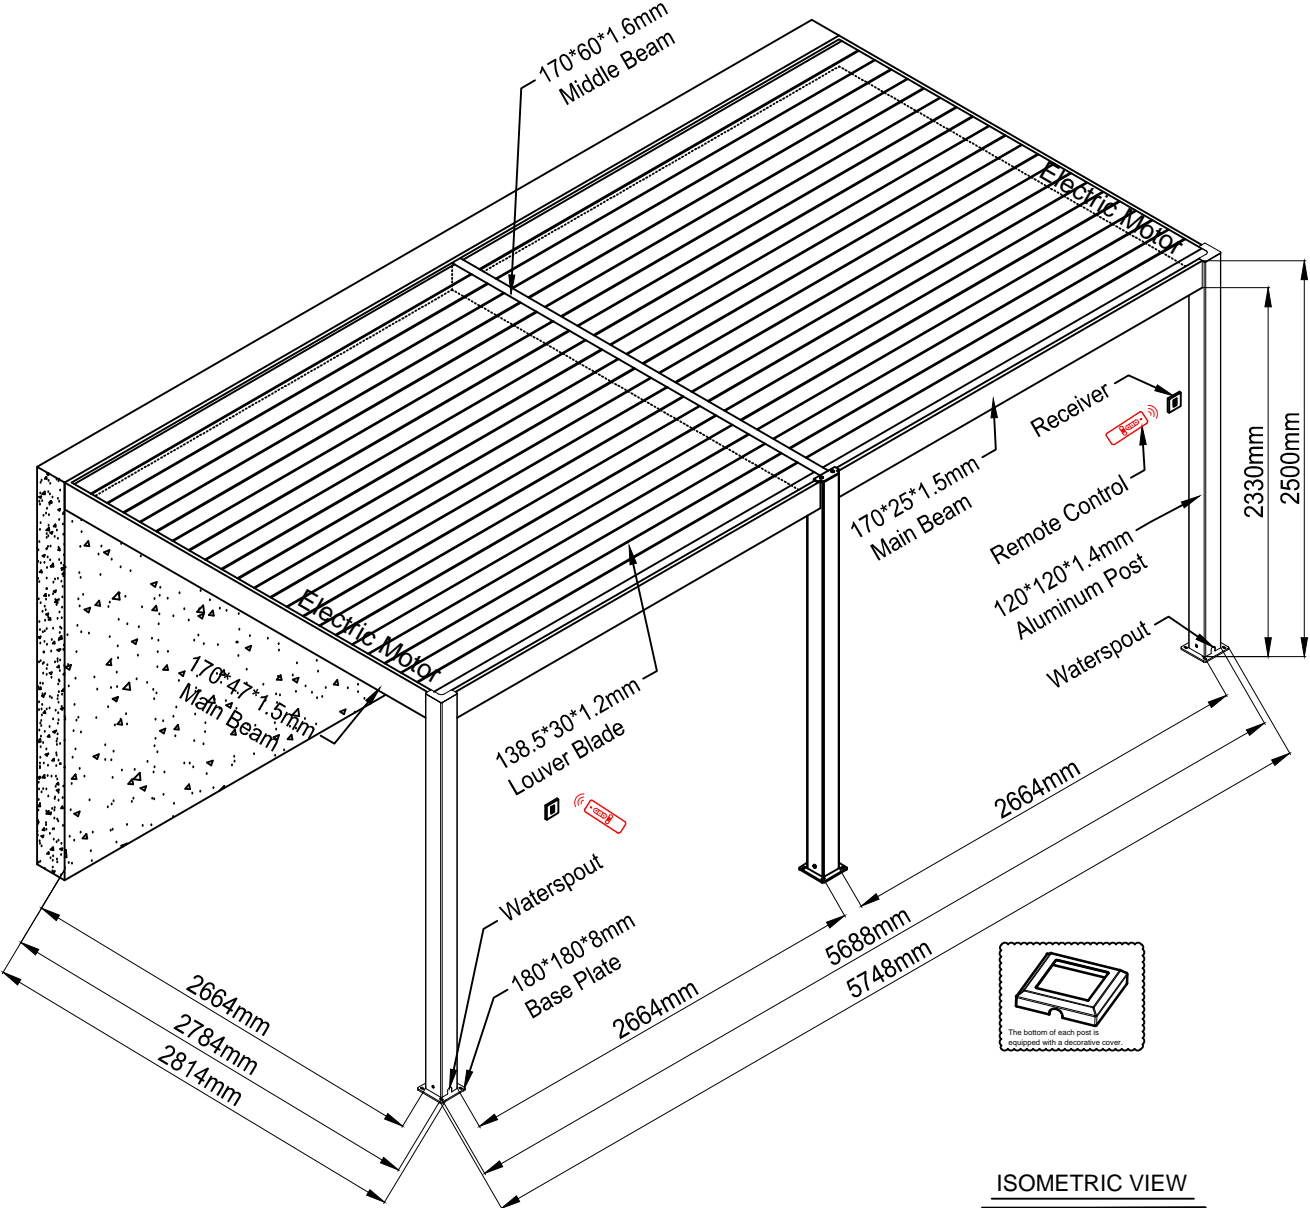

Motorized Pergola Sized 6000mm Length x 3000mm Projection x 2500mm Height

ISOMETRIC VIEW

Motorized Pergola Sized 6000mm Length x 3000mm Projection x 2500mm Height

Motorized Pergola Sized 6000mm Length x 3000mm Projection x 2500mm Height