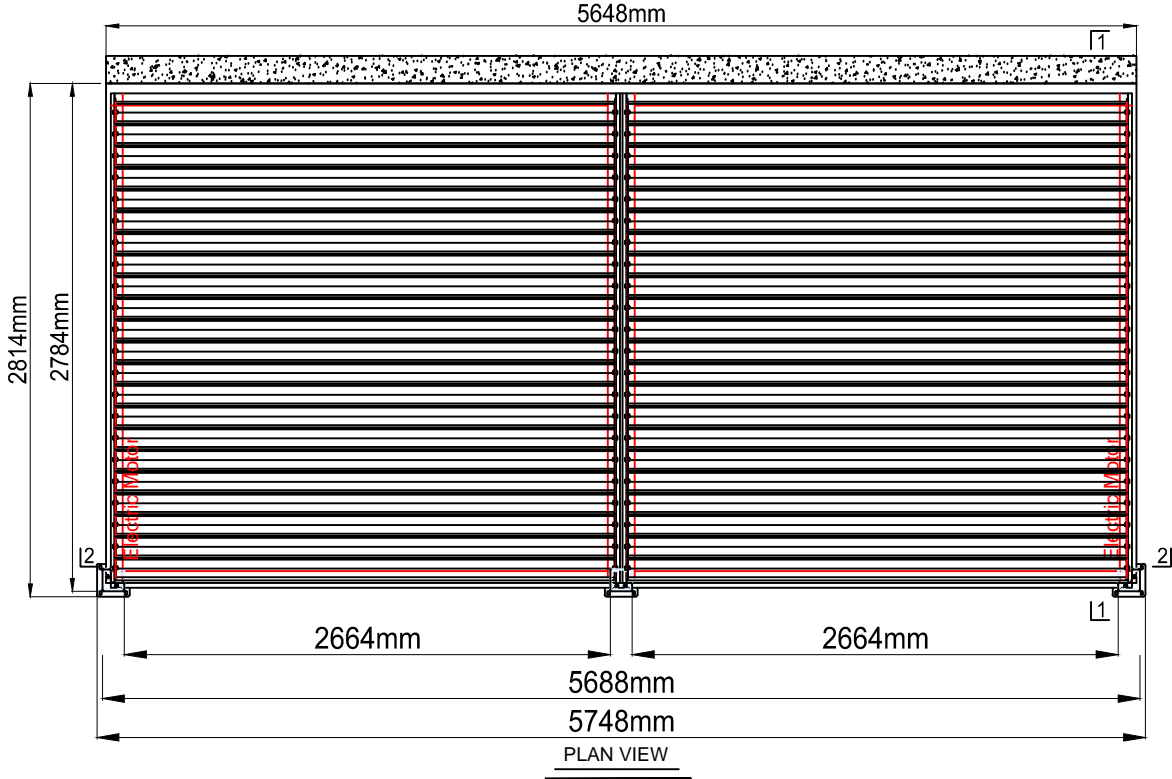

Motorized Pergola Sized 6000mm Length x 3000mm Projection x 2500mm Height

ISOMETRIC VIEW

Motorized Pergola Sized 6000mm Length x 3000mm Projection x 2500mm Height

Motorized Pergola Sized 6000mm Length x 3000mm Projection x 2500mm Height