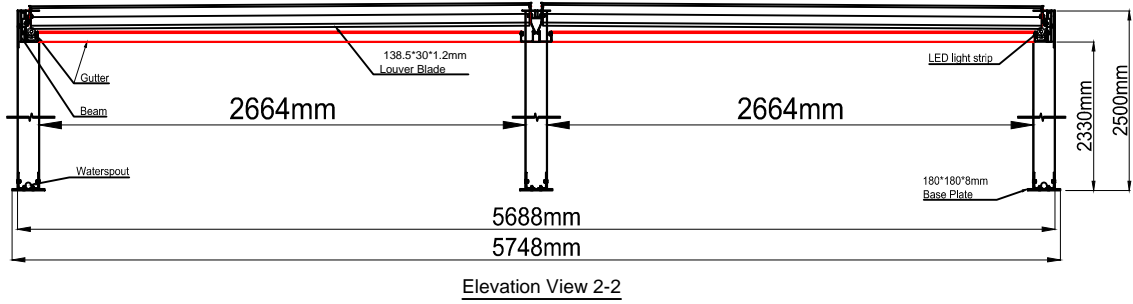

Motorized Pergola Sized 6000mm Length x 3000mm Projection x 2500mm Height

ISOMETRIC VIEW

Motorized Pergola Sized 6000mm Length x 3000mm Projection x 2500mm Height

Motorized Pergola Sized 6000mm Length x 3000mm Projection x 2500mm Height